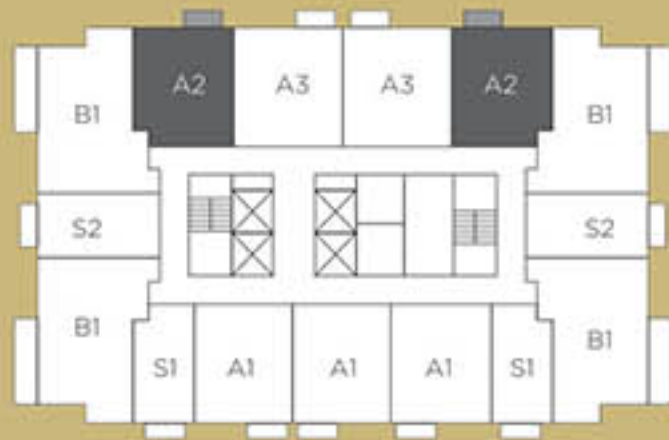

THE CROSBY

MIAMI WORLDCENTER

The RESIDENCES

A2
1 Bed / 1 Bath

INTERIOR
600 SF | 56 m²

EXTERIOR
30 SF | 3 m²

TOTAL AREA
630 SF | 59 m²