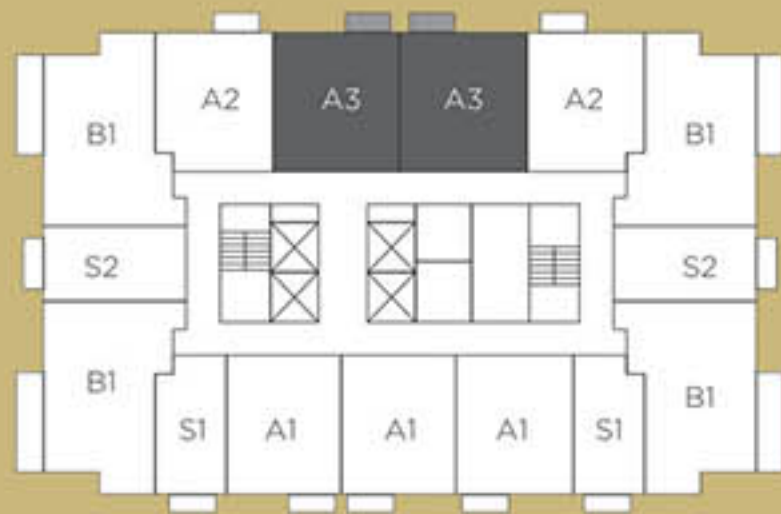

THE CROSBY

MIAMI WORLD CENTER

The RESIDENCES

A3
1 Bed / 1 Bath

INTERIOR
650 SF | 60 m²

EXTERIOR
30 SF | 3 m²

TOTAL AREA
680 SF | 63 m²