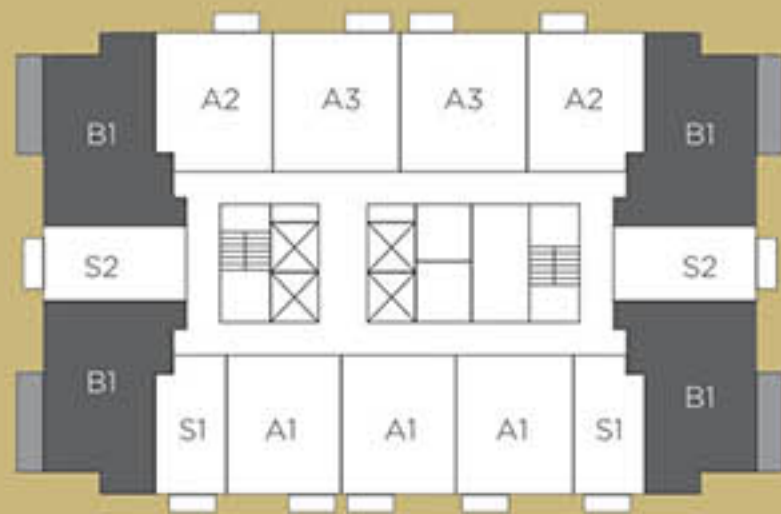

THE CROSBY

MIAMI WORLDCENTER

The RESIDENCES

B1
2 Bed / 2 Bath

INTERIOR
825 SF | 77 m²

EXTERIOR
100 SF | 9 m²

TOTAL AREA
925 SF | 86 m²