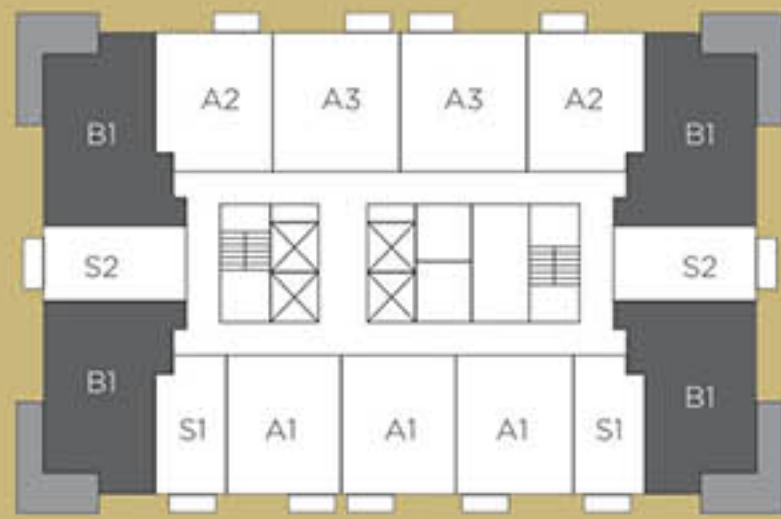

# THE CROSBY

MIAMI WORLDCENTER

## The RESIDENCES

**B1.1**  
2 Bed / 2 Bath

INTERIOR  
825 SF | 77 m<sup>2</sup>

EXTERIOR  
175 SF | 16 m<sup>2</sup>

TOTAL AREA  
1000 SF | 93 m<sup>2</sup>